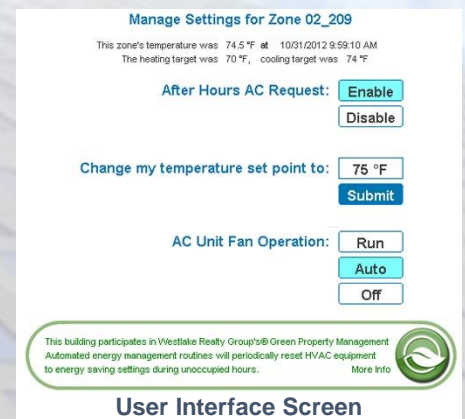

Building Clouds engineered the project from a different point of view. Not only would they modernize the historic building's central plant, they would replace more than 100 stand-alone programmable thermostats with thermostats which connected to the "cloud" over Wi-Fi and formed a fully converged building management system (BMS) network. Water source heatpumps which had been operating on their own for years could now interact with the rest of the building, including the LonWorks DDC network for the central plant equipment.

In addition to complete BMS control via the internet by the Westlake's property managers, authorized tenants are now able to adjust set points and operational hours for each thermostat from an internet-connected web browser. An easy-to-navigate graphical user interface allows remote on/off control, 7-day programming of operating schedules and set points, graphing of historical data, email and text message alerts for alarms and maintenance.